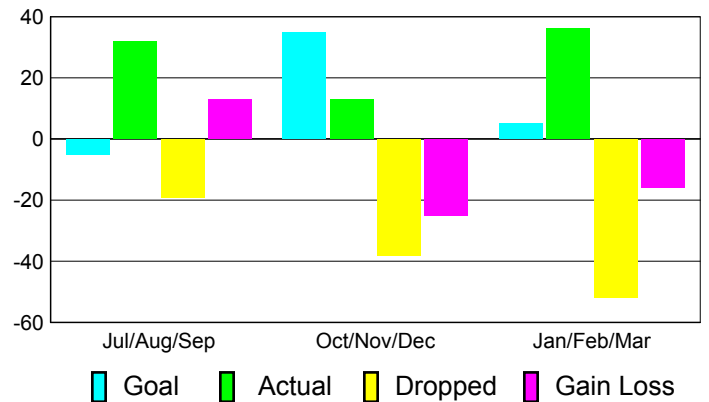

Membership Results 2010-2011

Goal, New, Dropped, Gain/Loss

Comparison of Membership Gain/Loss

Current Year Compared to the Previous Year