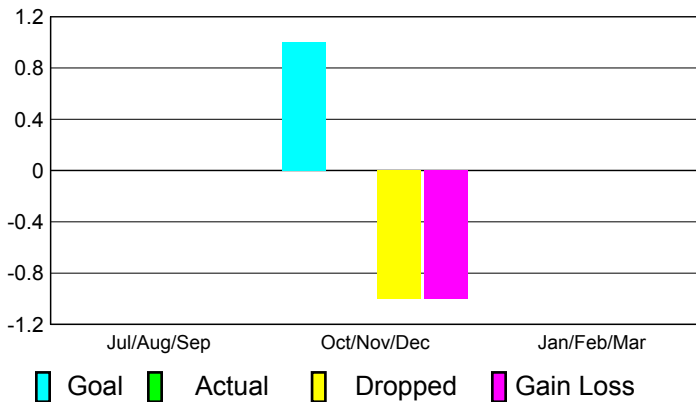

2010-2011 GMT Reports for District (or Undistricted) **District 9 NC**

GMT: **Gary W Fry**

Location: **IOWA**

GMT CA: **1**

CLUBS

**Club Results
2010-2011**

**Clubs
2009-2010**

Month	New Club Goal	Actual New Clubs	Actual Dropped Clubs	Gain/Loss of Clubs	Gain/Loss of Clubs
Jul/Aug/Sep	0	0	0	0	0
Oct/Nov/Dec	1	0	-1	-1	0
Jan/Feb/Mar	0	0	0	0	0
Totals	1	0	-1	-1	0

Club Results 2010-2011

Goal, New, Dropped, Gain/Loss

Comparison of Club Gain/Loss

Current Year Compared to the Previous Year

YTD Status Quo Clubs 2010-2011

Status Quo Clubs Compared to Status Quo Members

MEMBERSHIP