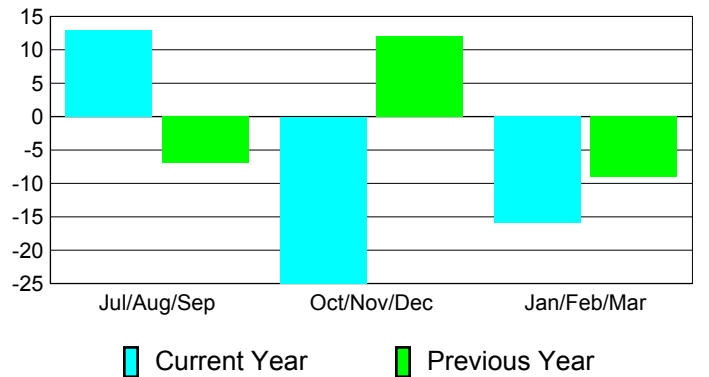

**Membership Results
2010-2011**

**Membership
2009-2010**

Month	Net Memb Goal	Actual New Memb	Actual Dropped Memb	Gain/Loss of Memb	Gain/Loss of Memb
Jul/Aug/Sep	-5	32	-19	13	-7
Oct/Nov/Dec	35	13	-38	-25	12
Jan/Feb/Mar	5	36	-52	-16	-9
Totals	35	81	-109	-28	-4

Membership Results 2010-2011

Goal, New, Dropped, Gain/Loss

Comparison of Membership Gain/Loss

Current Year Compared to the Previous Year

Gender Comparison 2010-2011

Jul/Aug/Sep

Oct/Nov/Dec

Jan/Feb/Mar